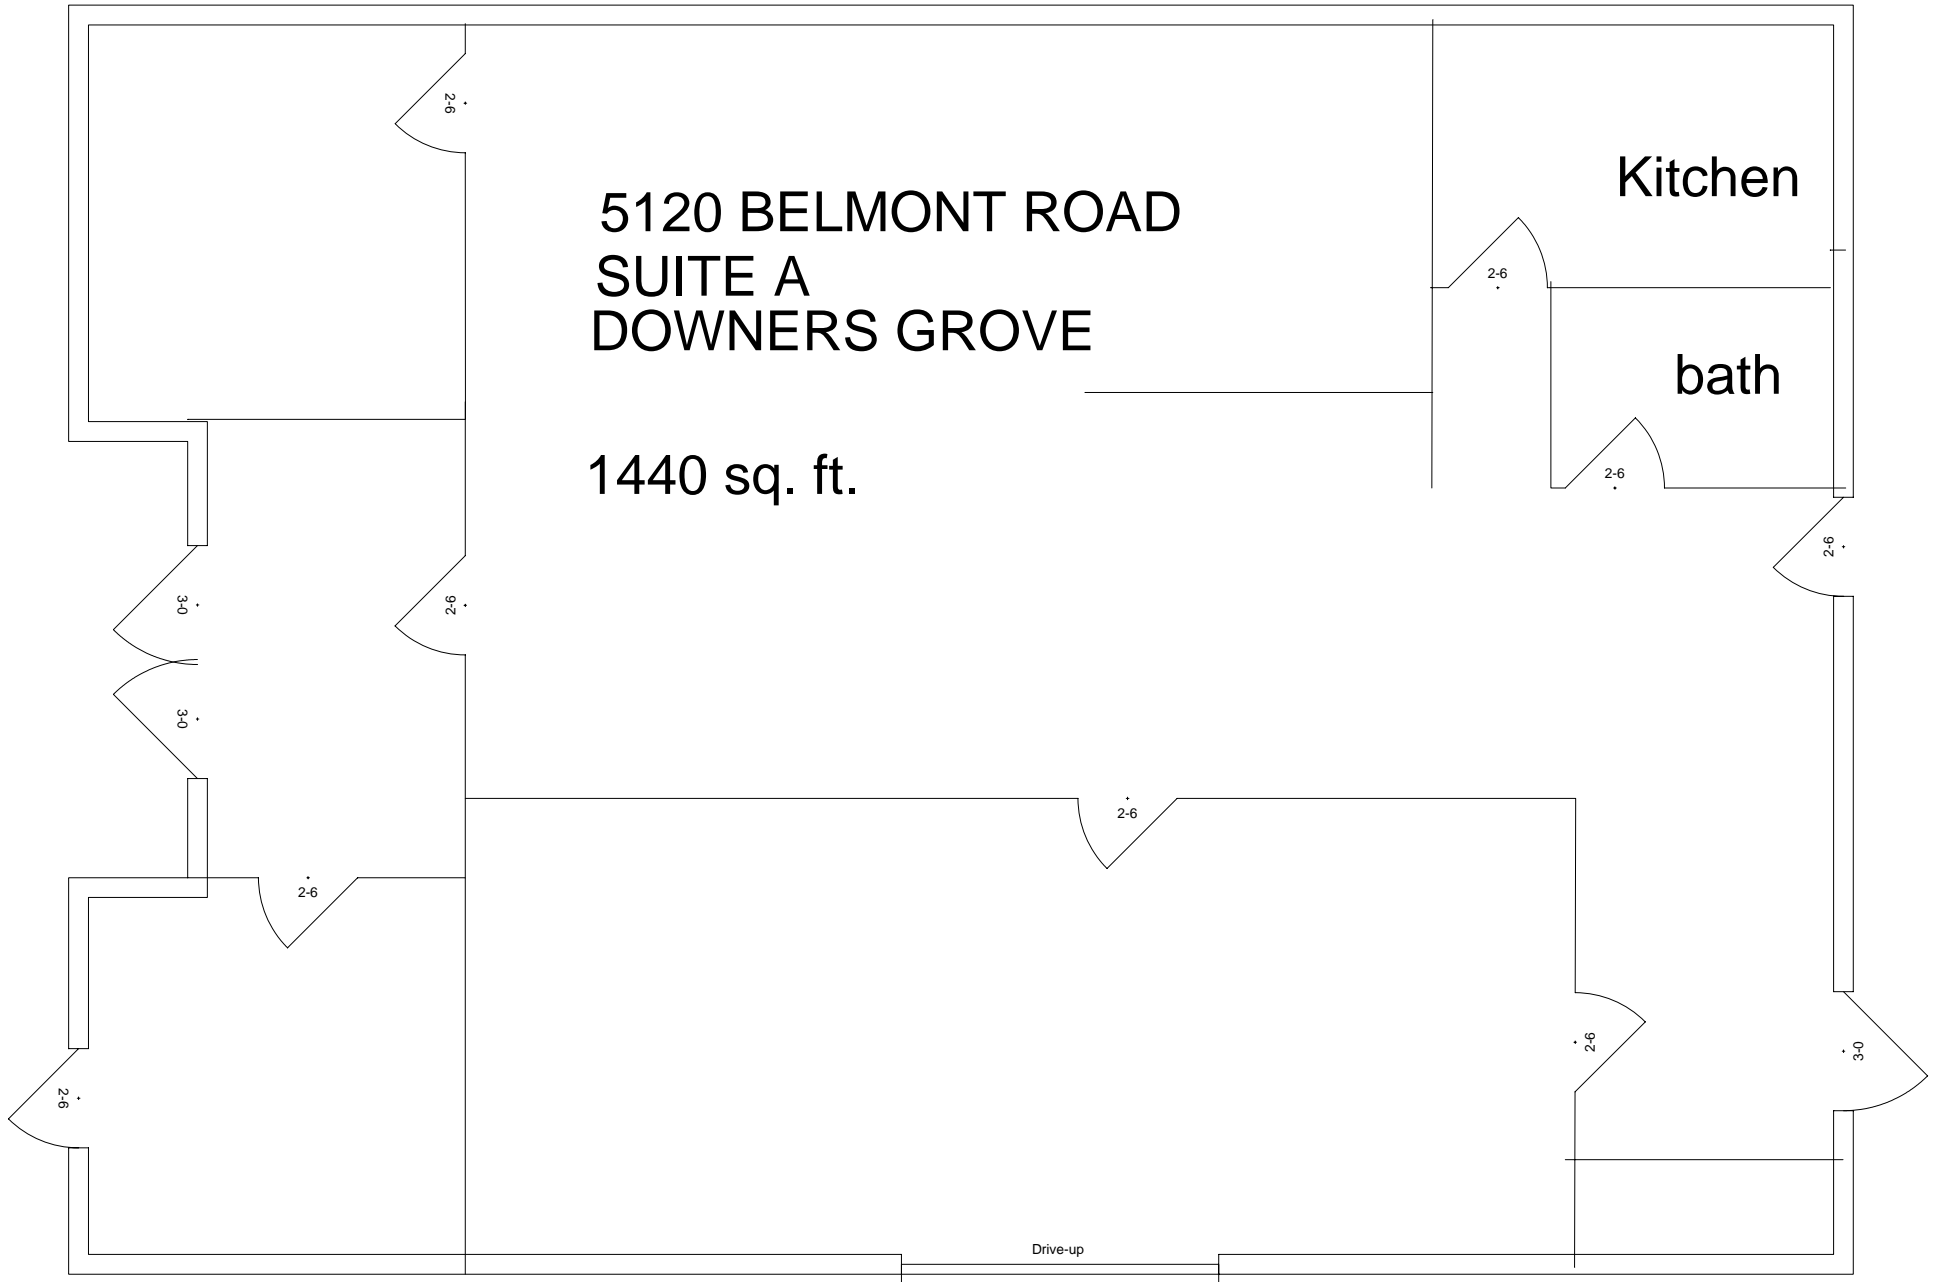

5120 BELMONT ROAD
SUITE A
DOWNERS GROVE

1440 sq. ft.

Kitchen

bath

3 drive-up lanes