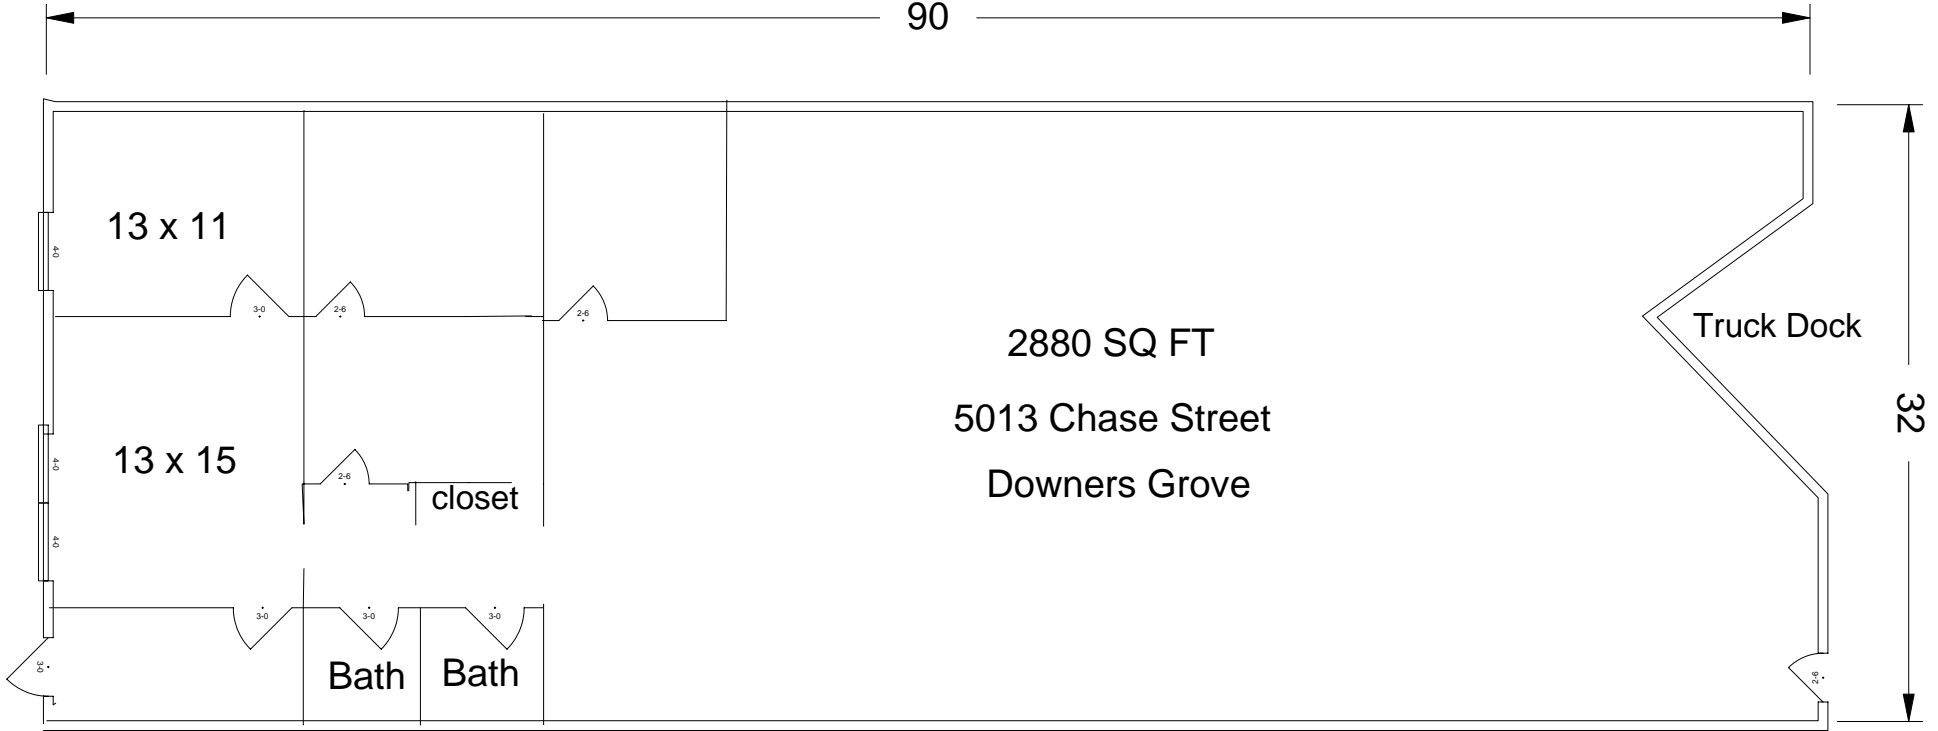

90

13 x 11

13 x 15

Bath

Bath

closet

2880 SQ FT

5013 Chase Street

Downers Grove

Truck Dock

32