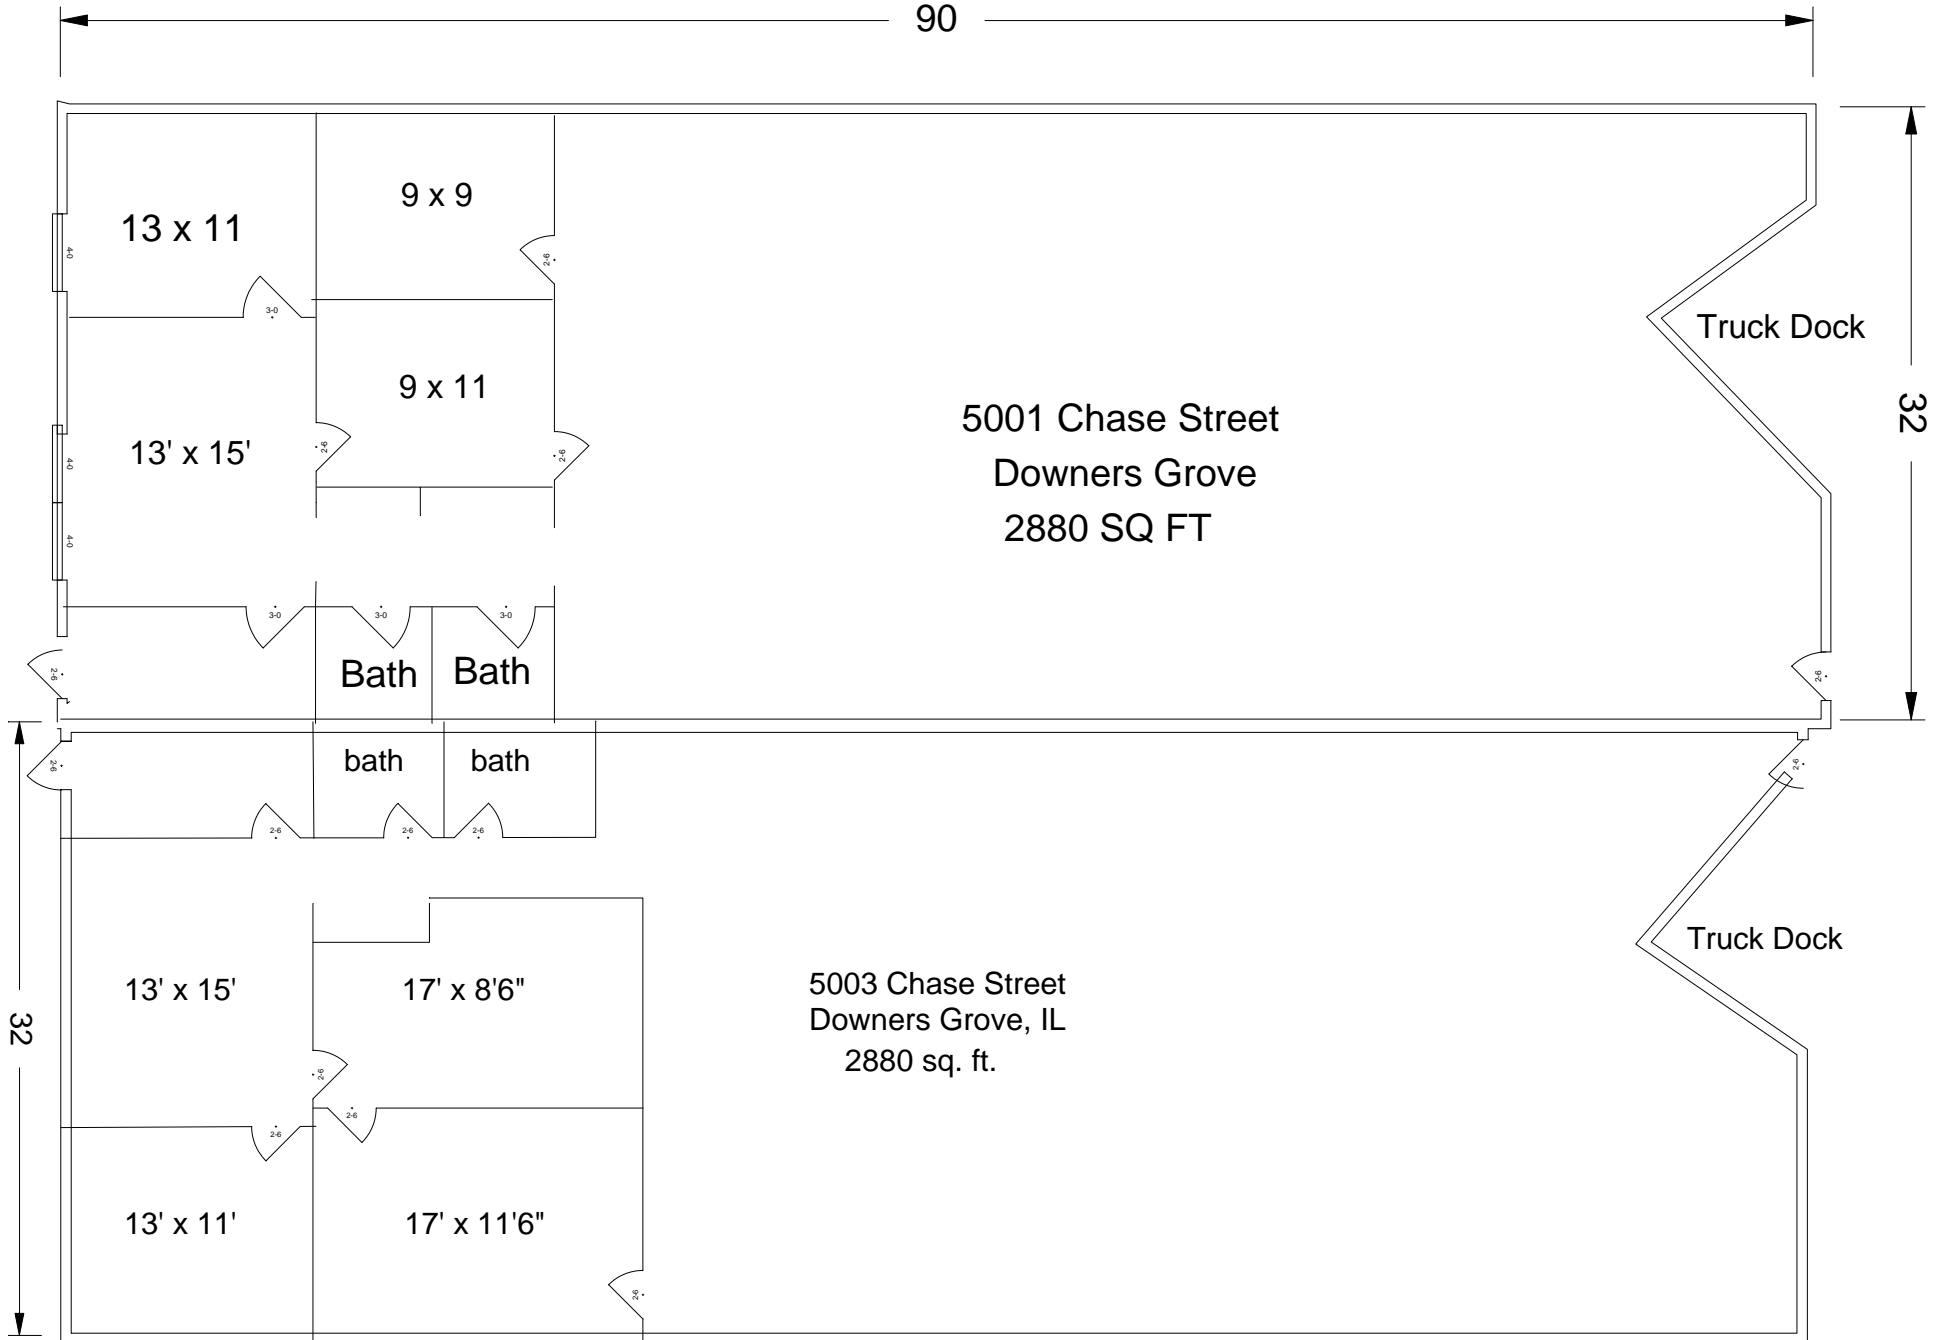

90

32

13 x 11

9 x 9

13' x 15'

9 x 11

Bath

Bath

bath

bath

5001 Chase Street
Downers Grove
2880 SQ FT

Truck Dock

5003 Chase Street
Downers Grove, IL
2880 sq. ft.

13' x 15'

17' x 8'6"

13' x 11'

17' x 11'6"

Truck Dock

32